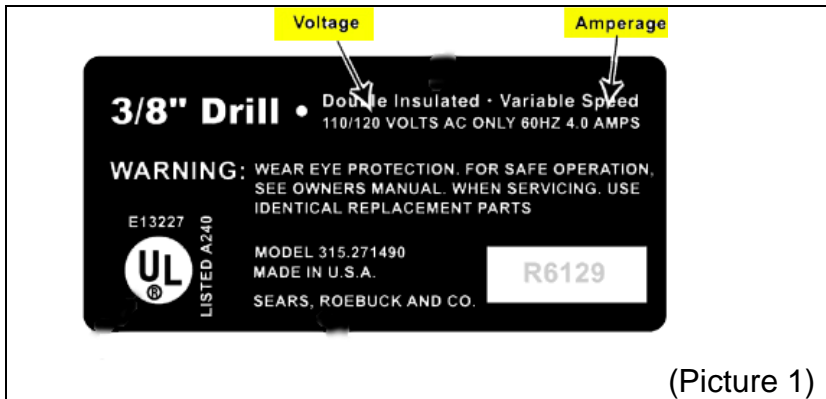

## HOW TO USE THE CALCULATOR

1. This calculator is to estimate the energy usage, it is not an exact value.
2. Identify values that need to be tabulated. If your label is as in Picture 1. Voltage and Amperage (also known as Current) as given in the label.
3. Voltage in Malaysia can be taken as 220 V to 240 V, however, some products like laptops and phone may use lower Voltage value. Checking the label helps.